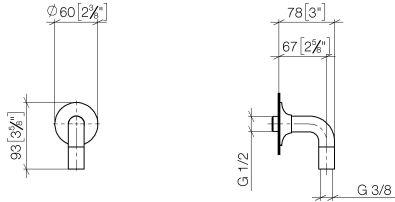

28 450 809

- 3/8" shower outlet
- rosette Ø 60 mm
- 1/2" connection

Intrinsic protection against back flow.

	Platinum	28 450 809-08
	Chrome	28 450 809-00
	Brushed Platinum	28 450 809-06
	Dark Chrome	28 450 809-19
	Brushed Durabronze (23kt Gold)	28 450 809-28
	Brushed Bronze	28 450 809-42
	Brushed Champagne (22kt Gold)	28 450 809-46
	Champagne (22kt Gold)	28 450 809-47
	Brushed Dark Platinum	28 450 809-99

Recommended miscellaneous

- Concealed wall elbow -**
- max. recess depth 163 mm
  - min. recess depth 90 mm

35 085 970 90

28 450 809

mm [inches]

Flow rate chart

Certificates

WRAS\_1810006. Belgaqua\_22\_280\_2 IAPMO\_4976 (2).  
7\_7.