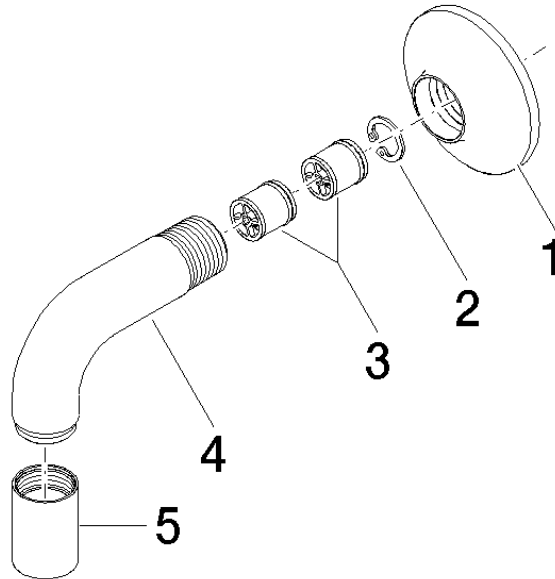

28 450 809

- 3/8" shower outlet
- rosette Ø 60 mm
- 1/2" connection

Intrinsic protection against back flow.

	Platinum	28 450 809-08
	Chrome	28 450 809-00
	Brushed Platinum	28 450 809-06
	Dark Chrome	28 450 809-19
	Brushed Durabronze (23kt Gold)	28 450 809-28
	Brushed Bronze	28 450 809-42
	Brushed Champagne (22kt Gold)	28 450 809-46
	Champagne (22kt Gold)	28 450 809-47
	Brushed Dark Platinum	28 450 809-99

Recommended miscellaneous

- Concealed wall elbow -**
- max. recess depth 163 mm
  - min. recess depth 90 mm

35 085 970 90

28 450 809

mm [inches]

Flow rate chart

Certificates

WRAS\_1810006. Belgaqua\_22\_280\_2 IAPMO\_4976 (2).  
7\_7.

### Spare parts list

No.	Item Number	Name	Quantity used	Delivery time
1	90 27 80 021 00-08	rosette	1	40
2	09 16 01 014 90	ring	1	2
3	90 23 01 040 00 90	back-flow preventer	2	2
4	09 11 03 123-08	connection	1	40
5	90 21 02 069 00-08	cover	1	40